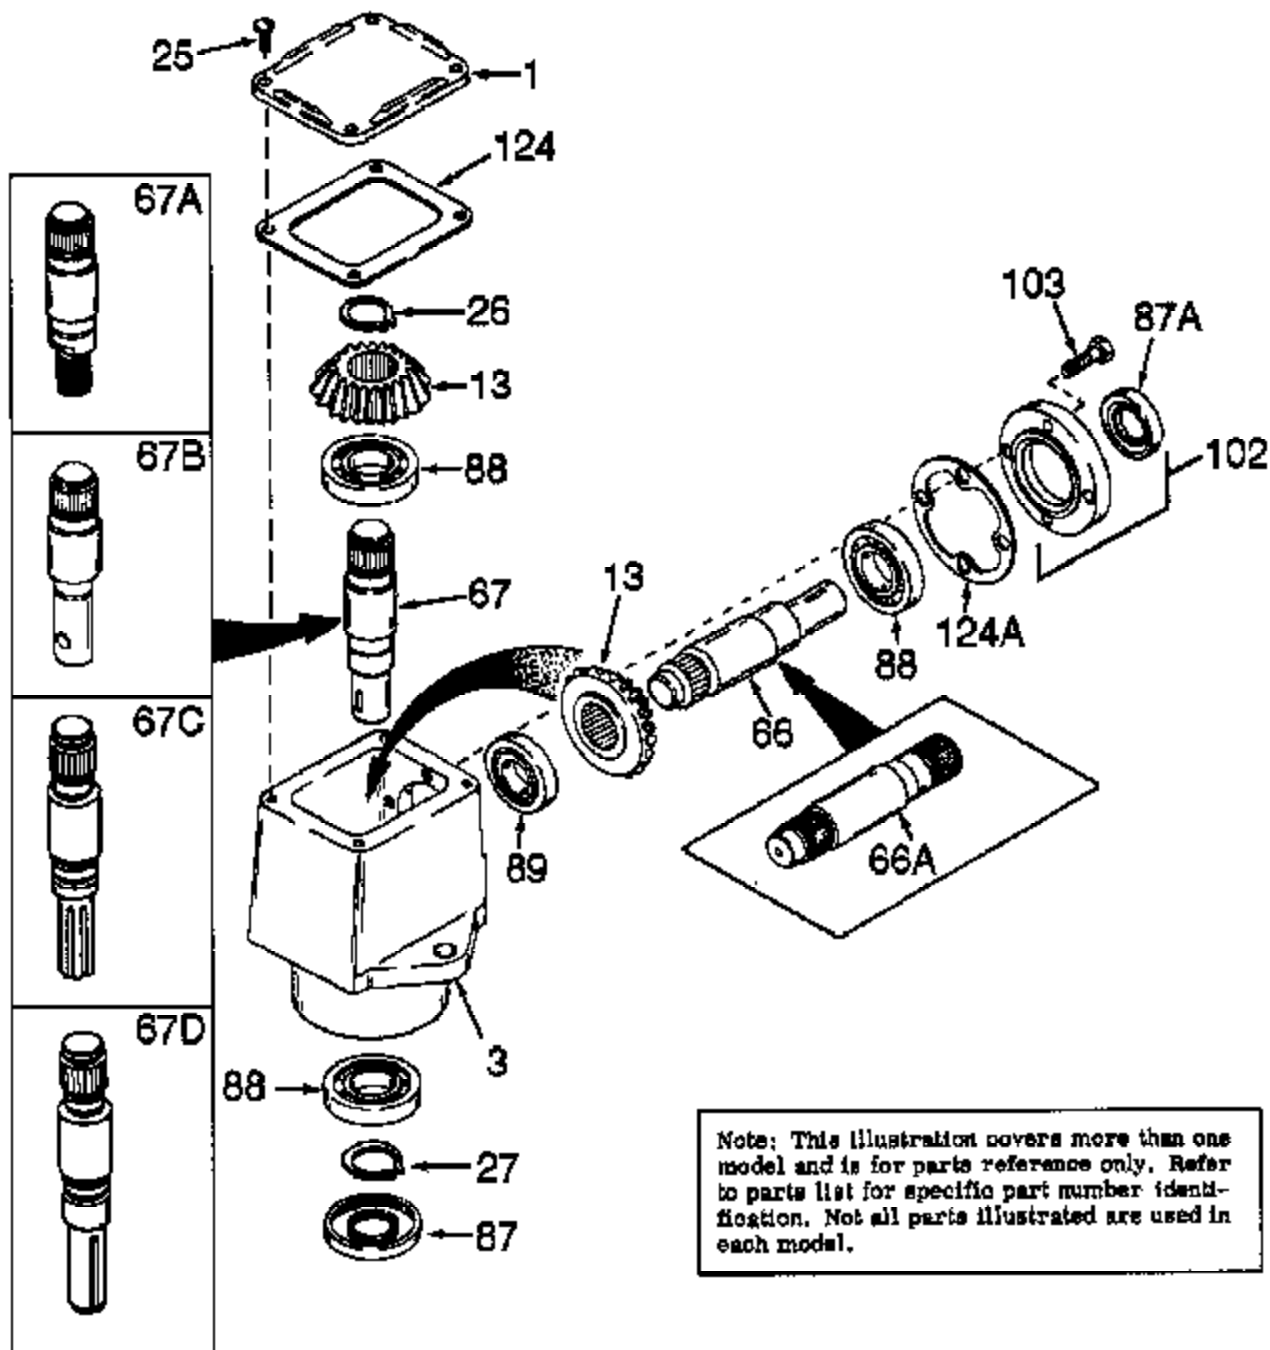

JOIST

SICHER IST DAS:
DAS ORIGINAL

**NOTE: PARTS NOT ILLUSTRATED
OR LISTED ARE SUPPLIED BY
EQUIPMENT MANUFACTURER.**

Note: This illustration covers more than one model and is for parts reference only. Refer to parts list for specific part number identification. Not all parts illustrated are used in each model.

Ref #	Part Number	Qty	Description
1	772067		Cover
3	770026		Right Angle Drive Housing
13	778046		Miter Gear
25	792025		Screw, 10-24 x 1/2"
26	792018		Snap Ring
27	788019		Snap Ring
66A	776150		Input Pinion Shaft
67D	776163		Output Shaft
87A	788031		Oil Seal
87	788029		Oil Seal
88	780034		Ball Bearing
89	780024		Ball Bearing
102	786029		Retainer Cap & Seal (Incl. 87A & 103)
103	792026		Screw, 1/4-20 x 7/8"
124A	788030B		Cap Gasket
124	788028		Cover Gasket

RAD-2929-P91 Page 2 of 2
Peerless